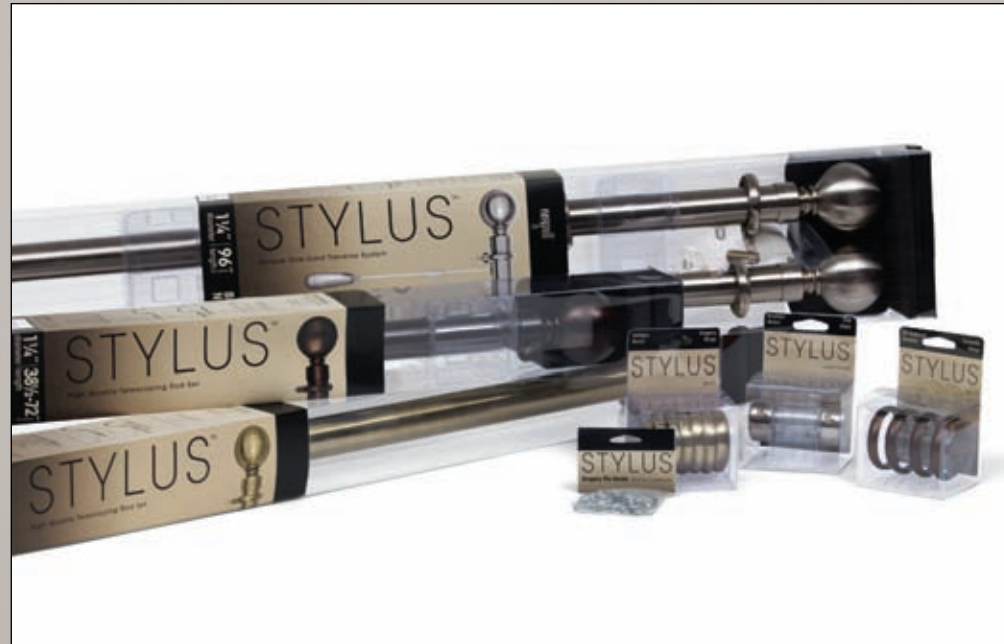

STYLUS™

PTH
PARIS TEXAS
HARDWARE

PTH
PARIS TEXAS
HARDWARE

packaging