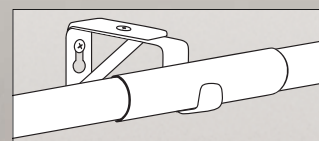

Stylus 96"

Center Draw Traverse System

Set includes: 1 1/4" diameter rod, 26 rings, 3 brackets, 2 master carriers, 2 ball finials and 1 rod joiner

96" rod is packaged with 2 pre-corded 48" length rods that simply unfold for installation
Rod joiner slides over connection