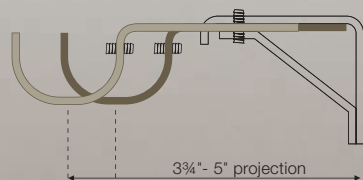

## TRAVERSE

**Retractable single cord operation with simple pull and release action!**

**Traverse rod may be rotated for cord placement on left or right side!**

**Child safety single cord system prevents choking hazard!**

**Adjustable cord is perfect for tall windows**

**Traverse sets may not be altered in length**

Adjustable brackets and mounting hardware included

← **Adjustable cord up to 6' hidden here!**